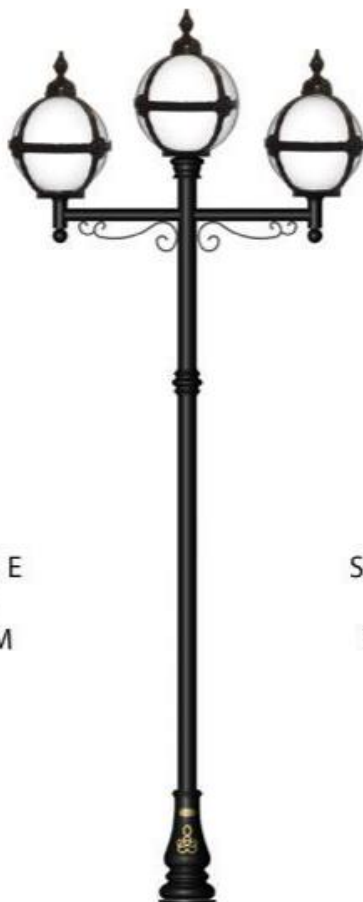

Lantern heads available in: Clear or Opal

GLOBE E
2 HEAD
H = 265 CM

GLOBE G
4 HEAD
H = 265 CM

GLOBE F
3 HEAD
H = 280 CM

GLOBE H
5 HEAD
H = 280 CM

Outdoor Lighting Ireland .com

Designed & Handcrafted in Ireland

Globe 76 Multi-Head Lights

Glazing in our Globe lantern head is glass, lantern heads are fully wired ready for installation.

Lantern heads available in: Clear or Opal

Outdoor Lighting Ireland .com

Designed & Handcrafted in Ireland

Shannon 60 Multi-Head Lights

Glazing in Shannon lantern head is polycarbonate. Lantern heads are fully wired ready for installation.

Lantern heads available in: Clear or Opal

SHANNON E
2 HEAD
H - 265 CM

SHANNON G
4 HEAD
H - 265 CM

SHANNON F
3 HEAD
H - 280 CM

SHANNON F
5 HEAD
H - 280 CM

Outdoor Lighting Ireland .com

Designed & Handcrafted in Ireland

Shannon 76 Multi-Head Lights

Glazing in Shannon lantern head is polycarbonate. Lantern heads are fully wired ready for installation.